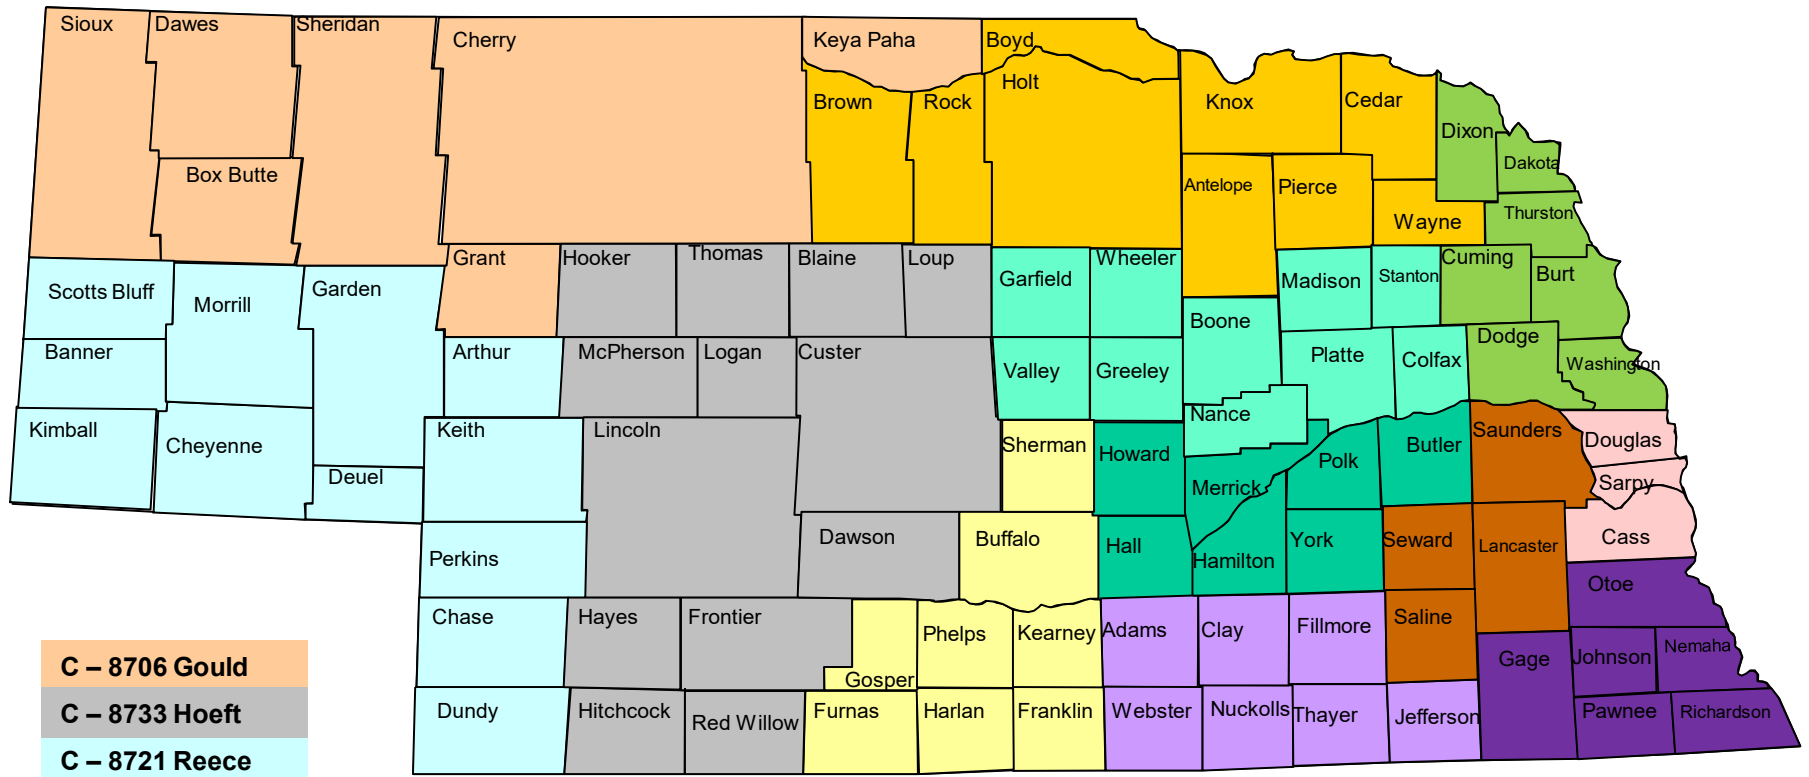

Nebraska State Fire Marshal Inspection Areas

B – 8712 Brehm
B – 8718 Folck
B – 8720 Woodgate

C – 8706 Gould
C – 8733 Hoeft
C – 8721 Reece

A – 8740 Hernes	A – 8716 Wright
A – 8739 Lubke	A – 8707 Merrick
A – 8747 McClun	A – 8727 Rossman