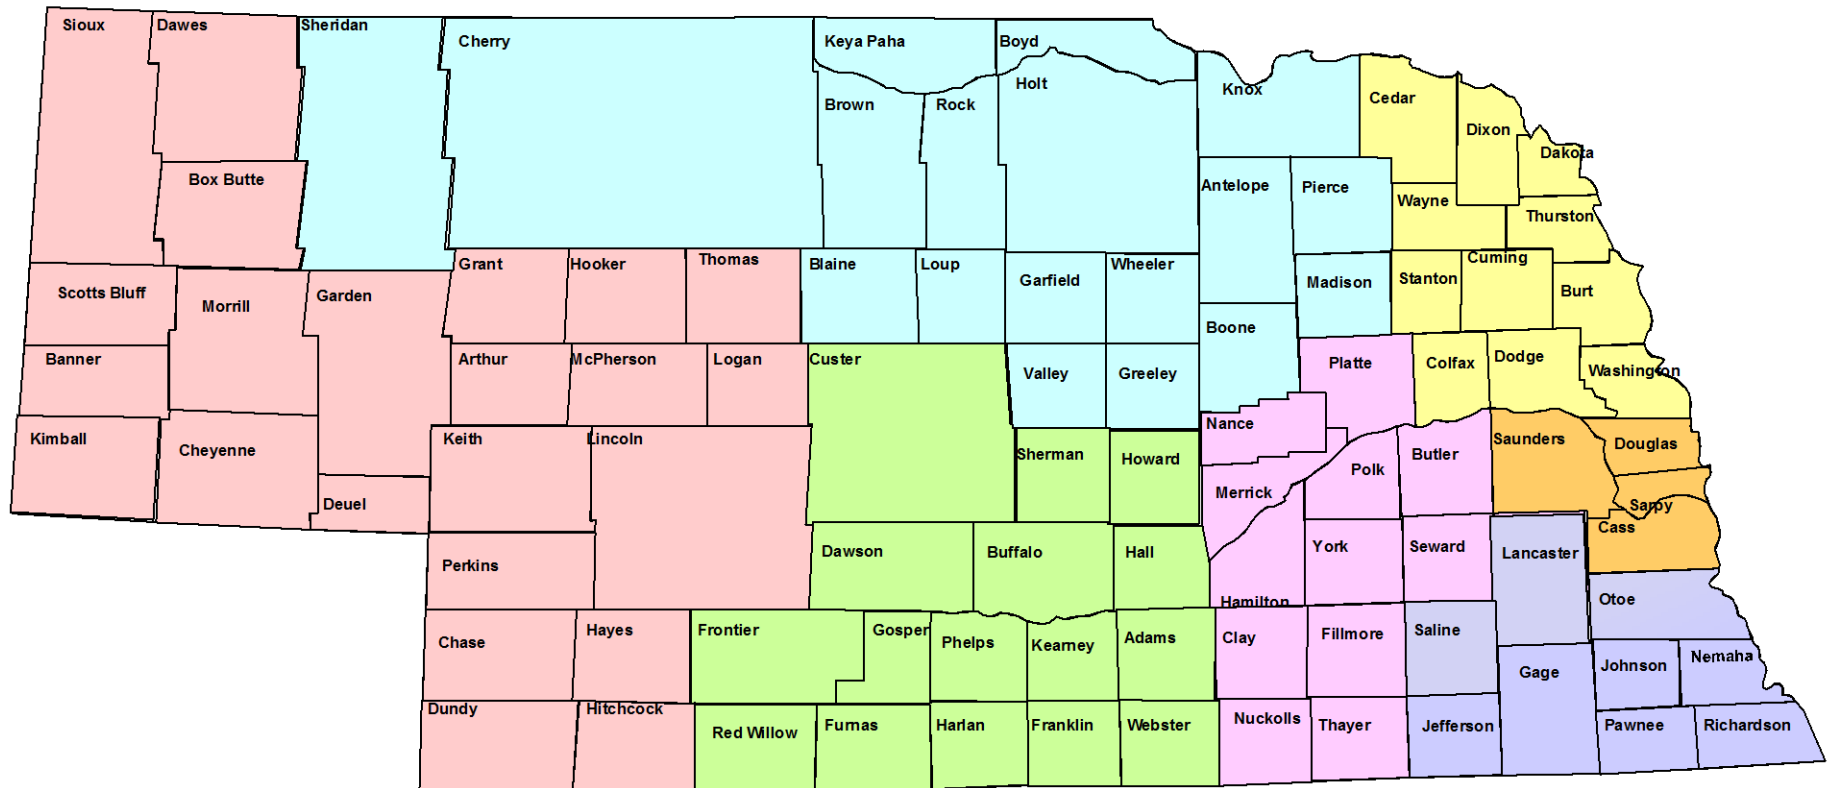

Nebraska State Fire Marshal Investigation

8719 Sylvester	8745 Going
8726 Weidner	8722 Kennel
8708 Neilan	8734 Kreikemeier
8707 Davis	
	8705 Matzner 09/01/18